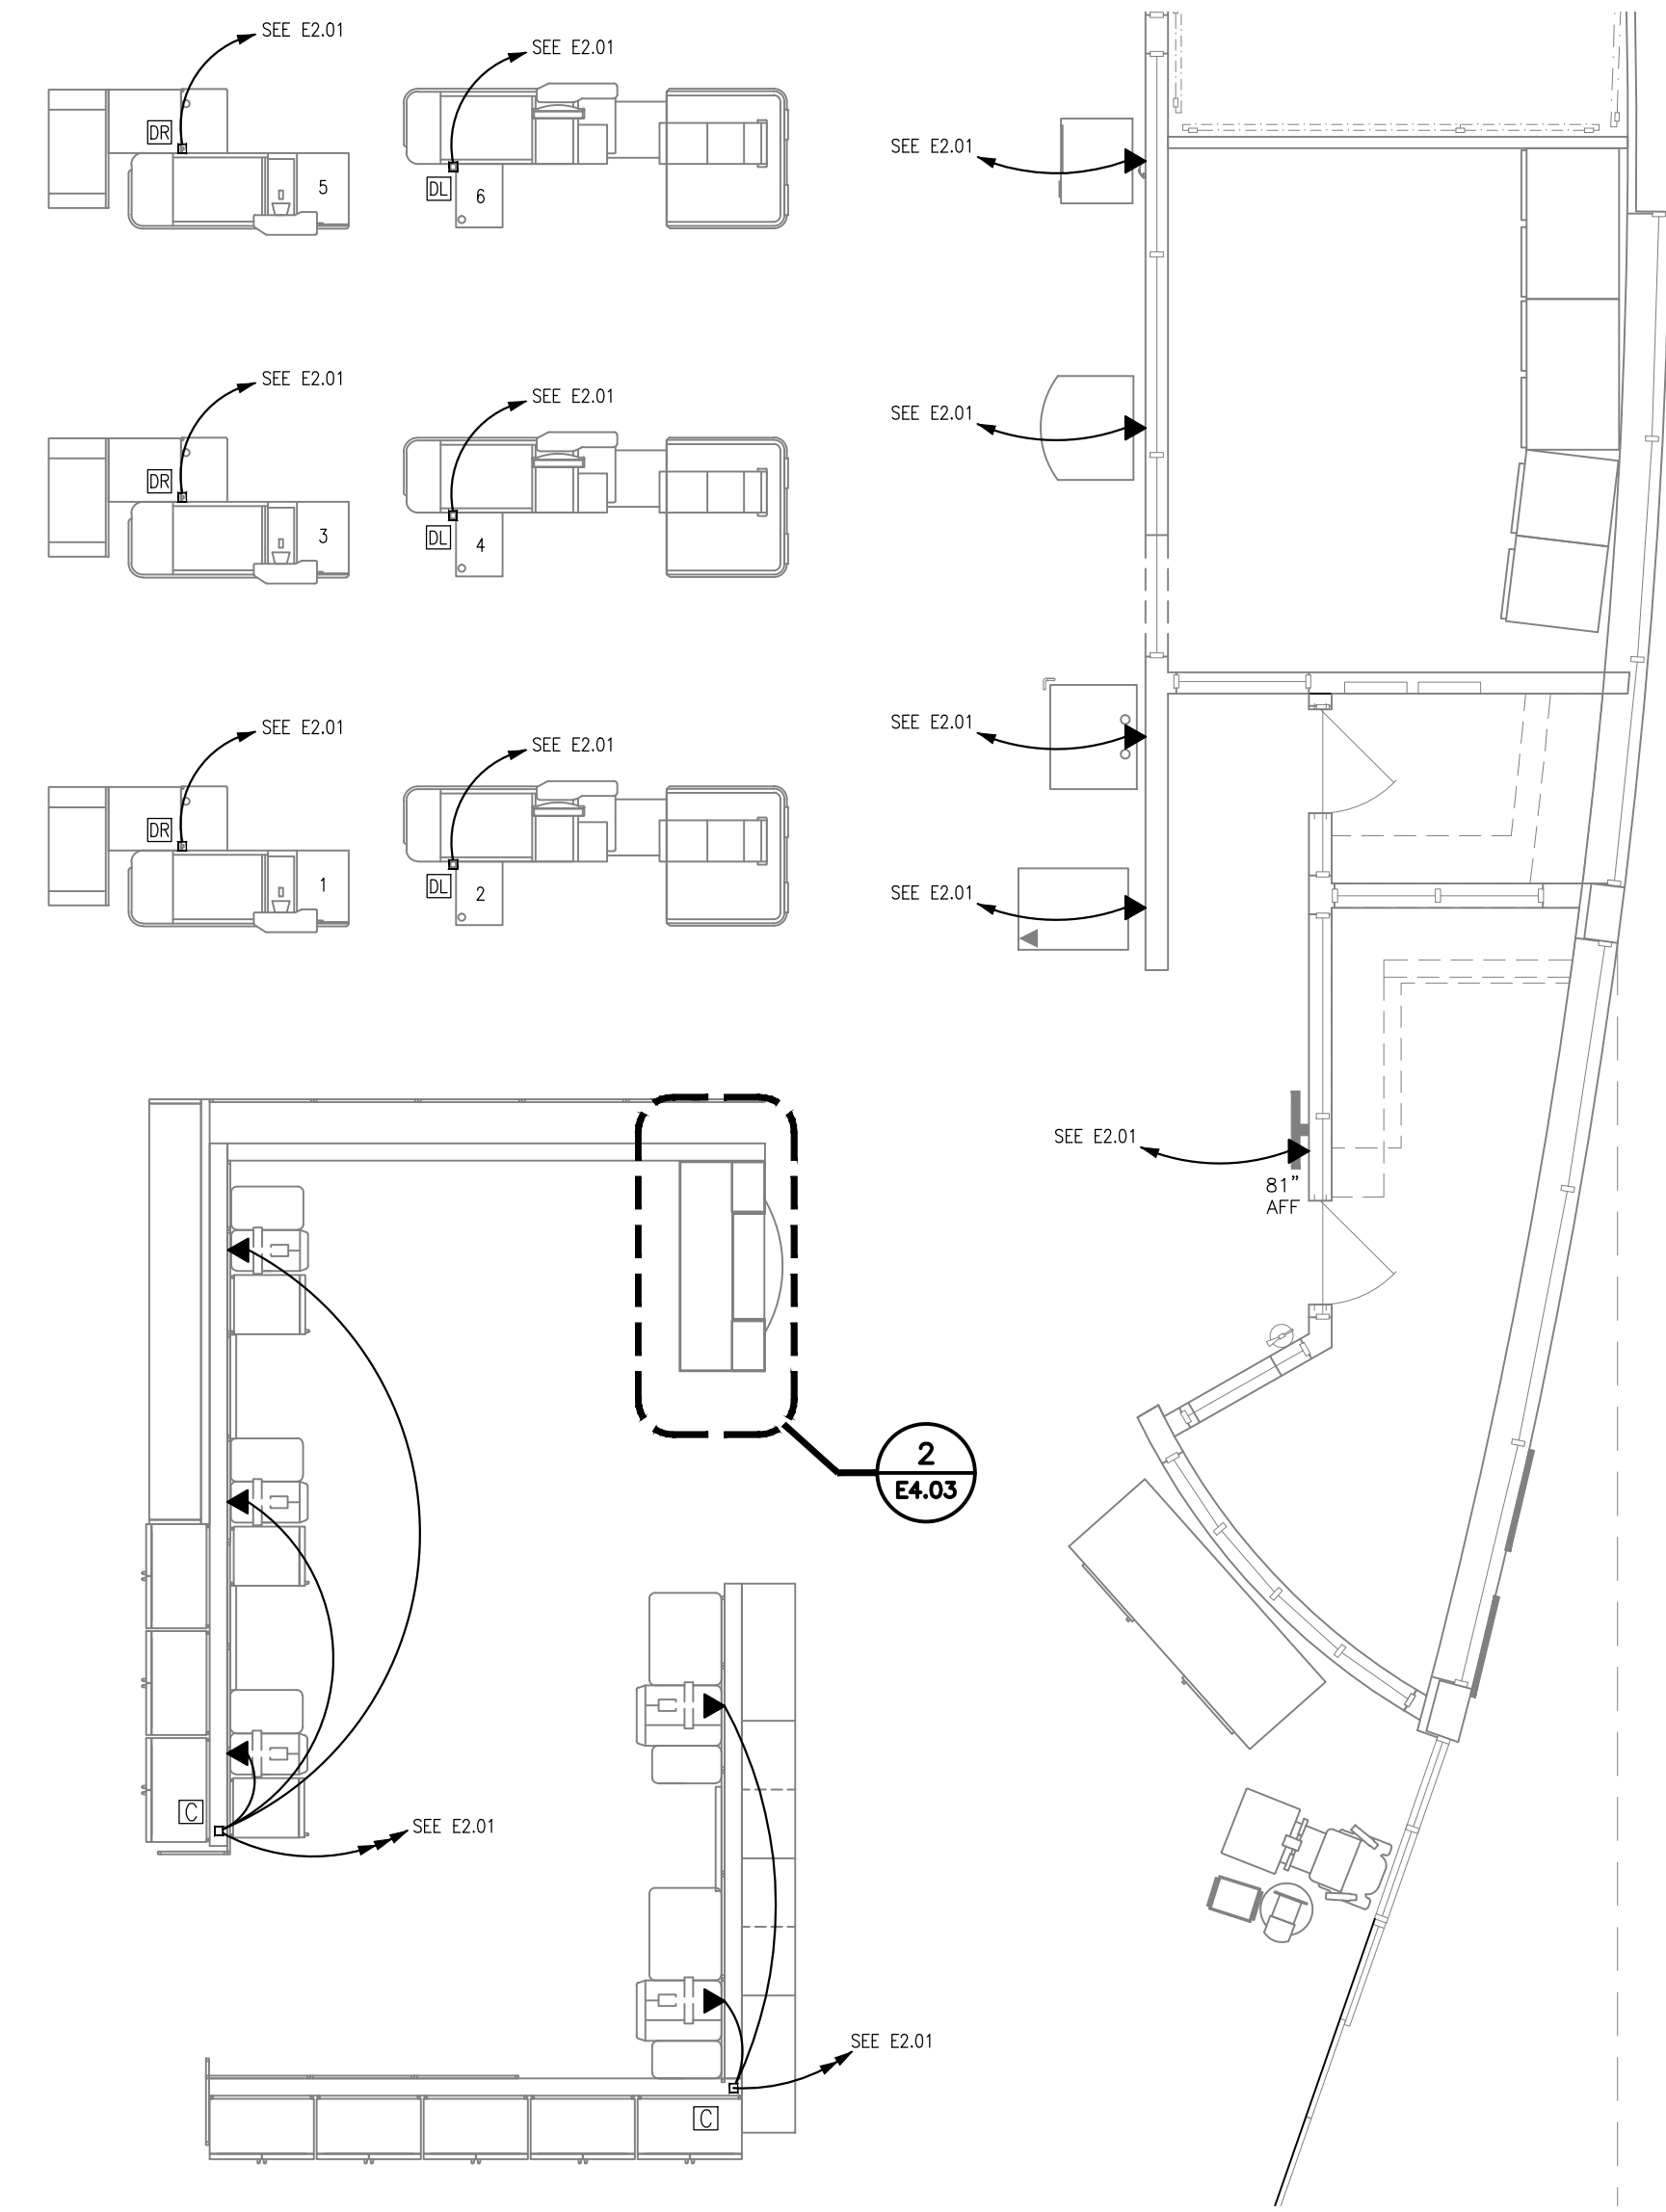

2 CUSTOMER SERVICE KIOSK
E4.03 SCALE: 3/8" = 1'-0"

NOTES:

- ALL CAT-5E CABLE SHALL BE BELDEN 1212 CMR CAT-5E 4 PAIR 24 AWG (BELDEN 1200 DATATWIST CABLE SERIES).
- ALL CAT 5 CABLE TO BE INSTALLED IN 3/4" CONDUIT UNLESS NOTED OTHERWISE.

1 ENLARGED ELECTRICAL POWER PLAN
E4.03 SCALE: 3/16" = 1'-0"

PROFESSIONAL'S SEAL:

08/29/2022
 CORPORATE SEAL:

REVISIONS
 NO DATE REMARKS

PROJECT NO: 1657/FLMK22
 DATE: 08/29/2022

34 OF 40
E4.03

CUSTOMER SERVICE, WORKROOM, AND CHECK OUT COMMUNICATION PLAN
 CHECKED: DOD DRAWN: BDB