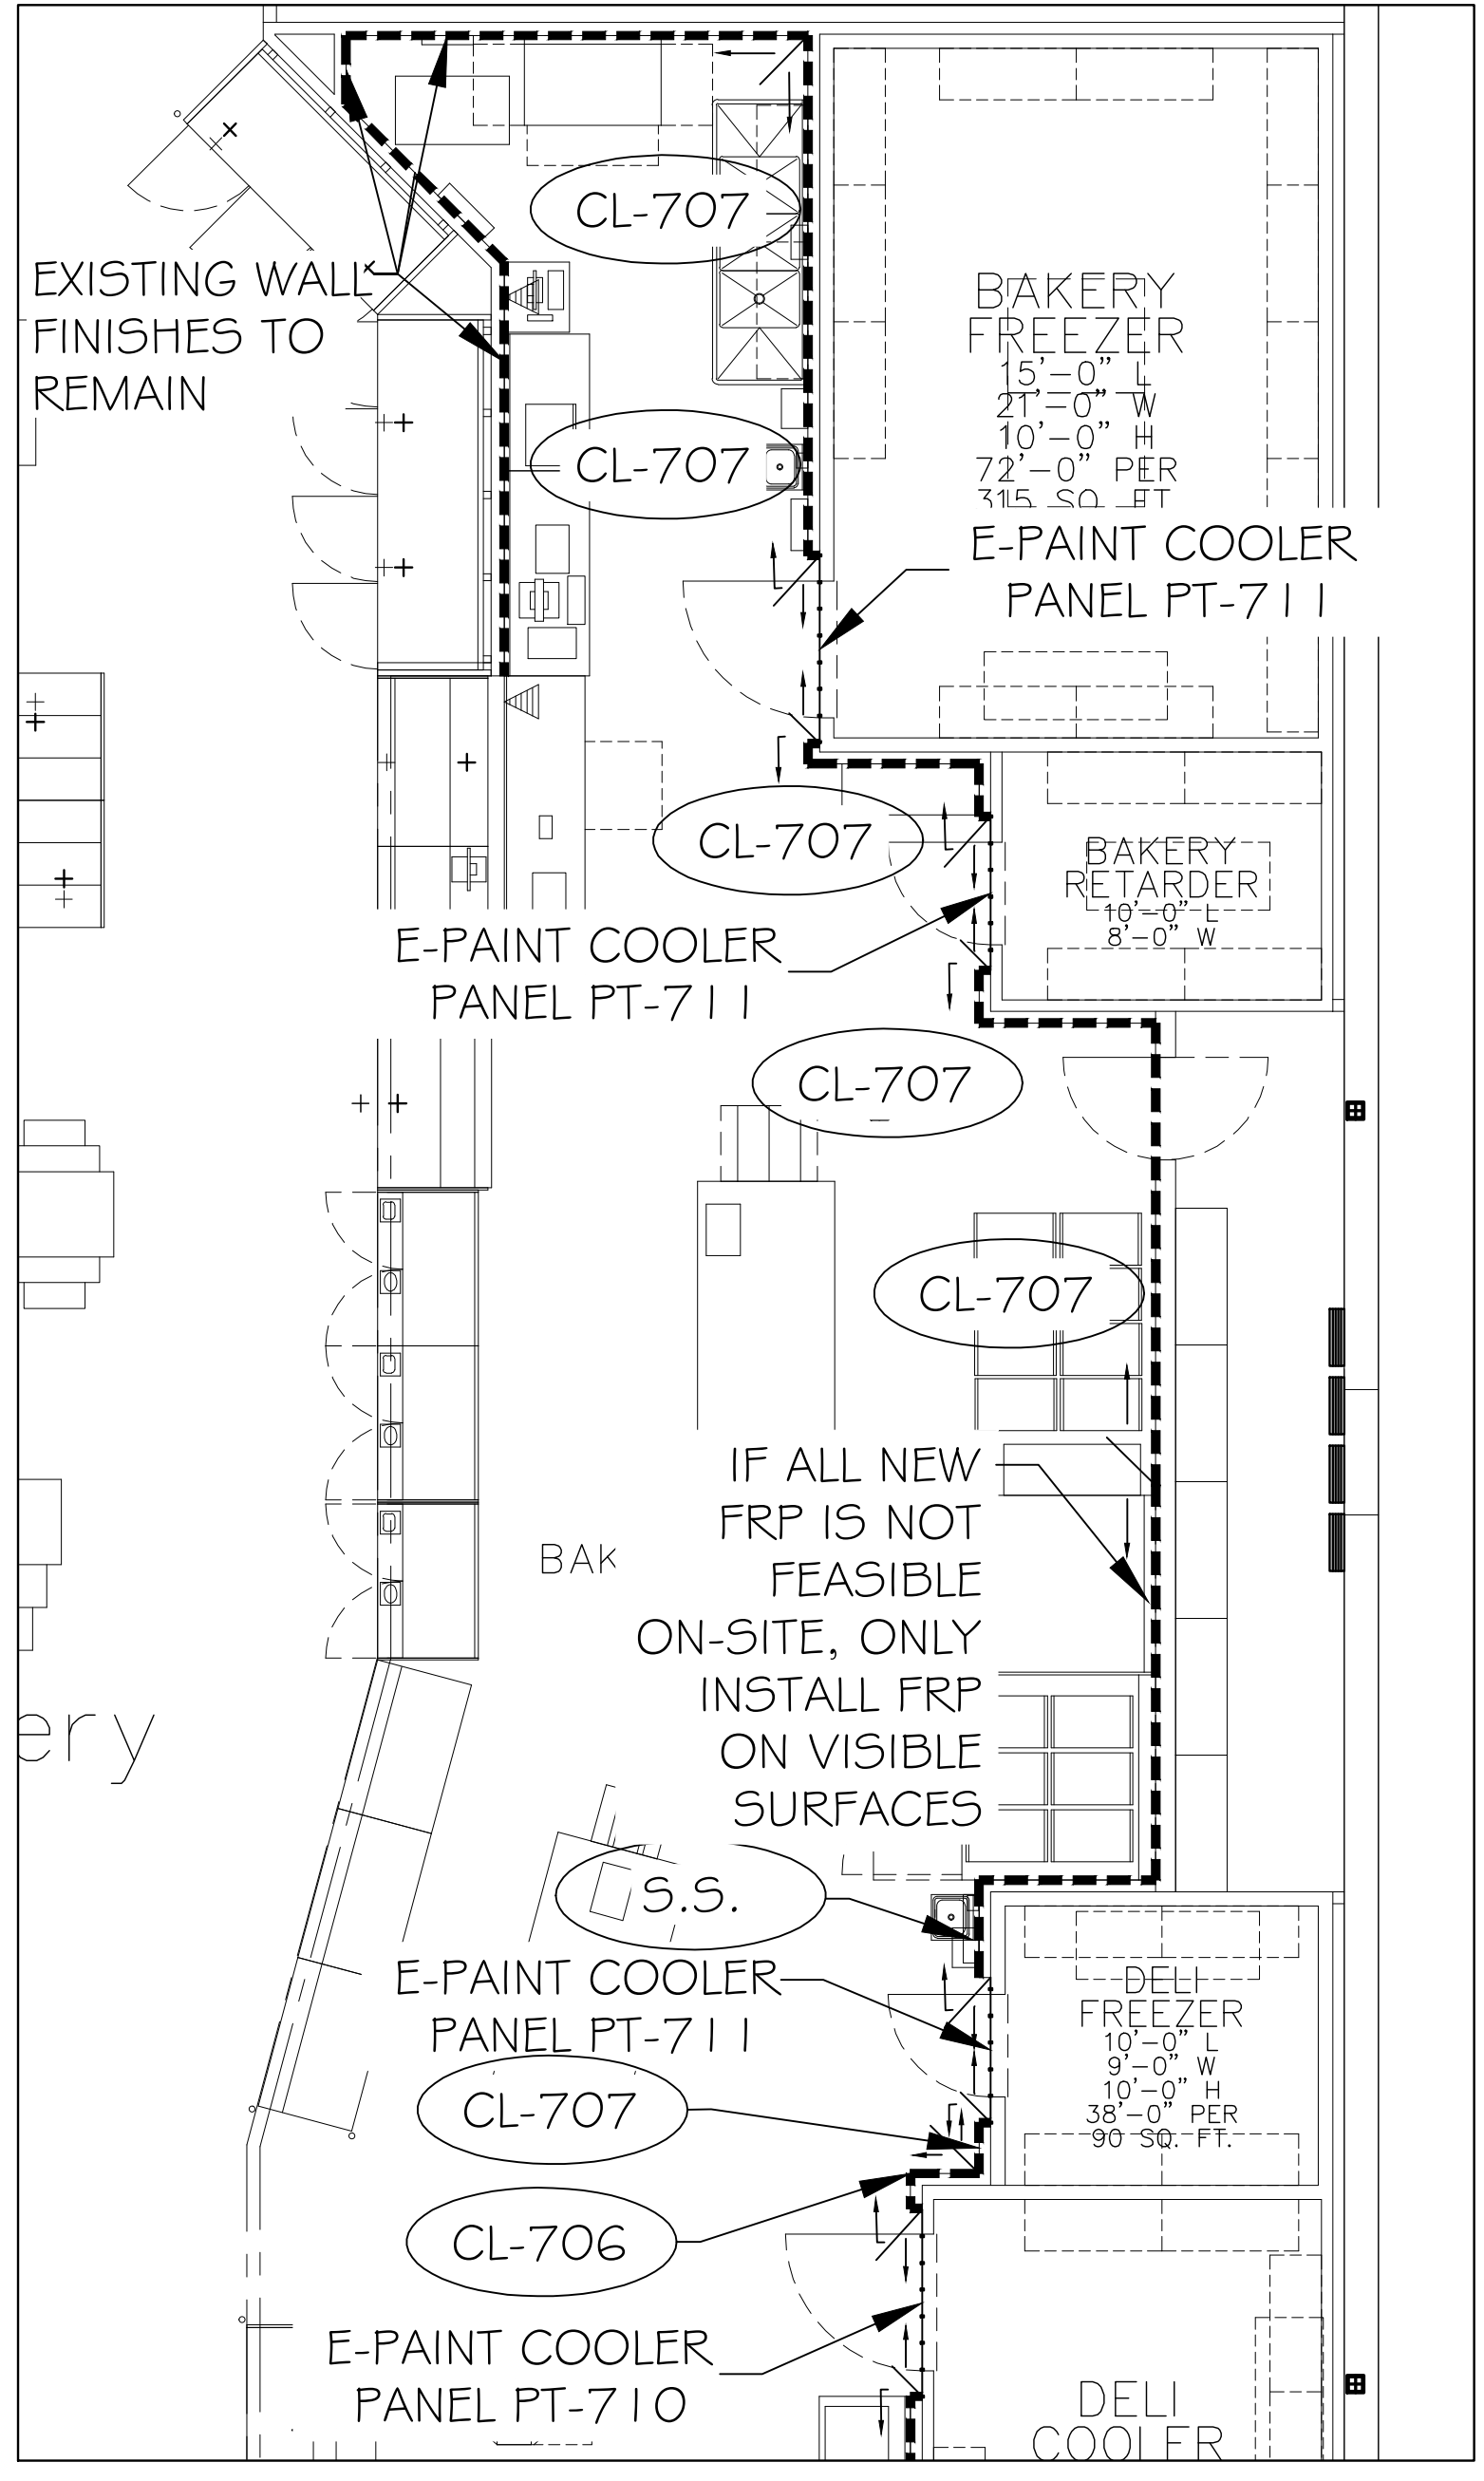

BAKERY PREP WALL FINISHES
SCALE: 3/16" = 1'-0"