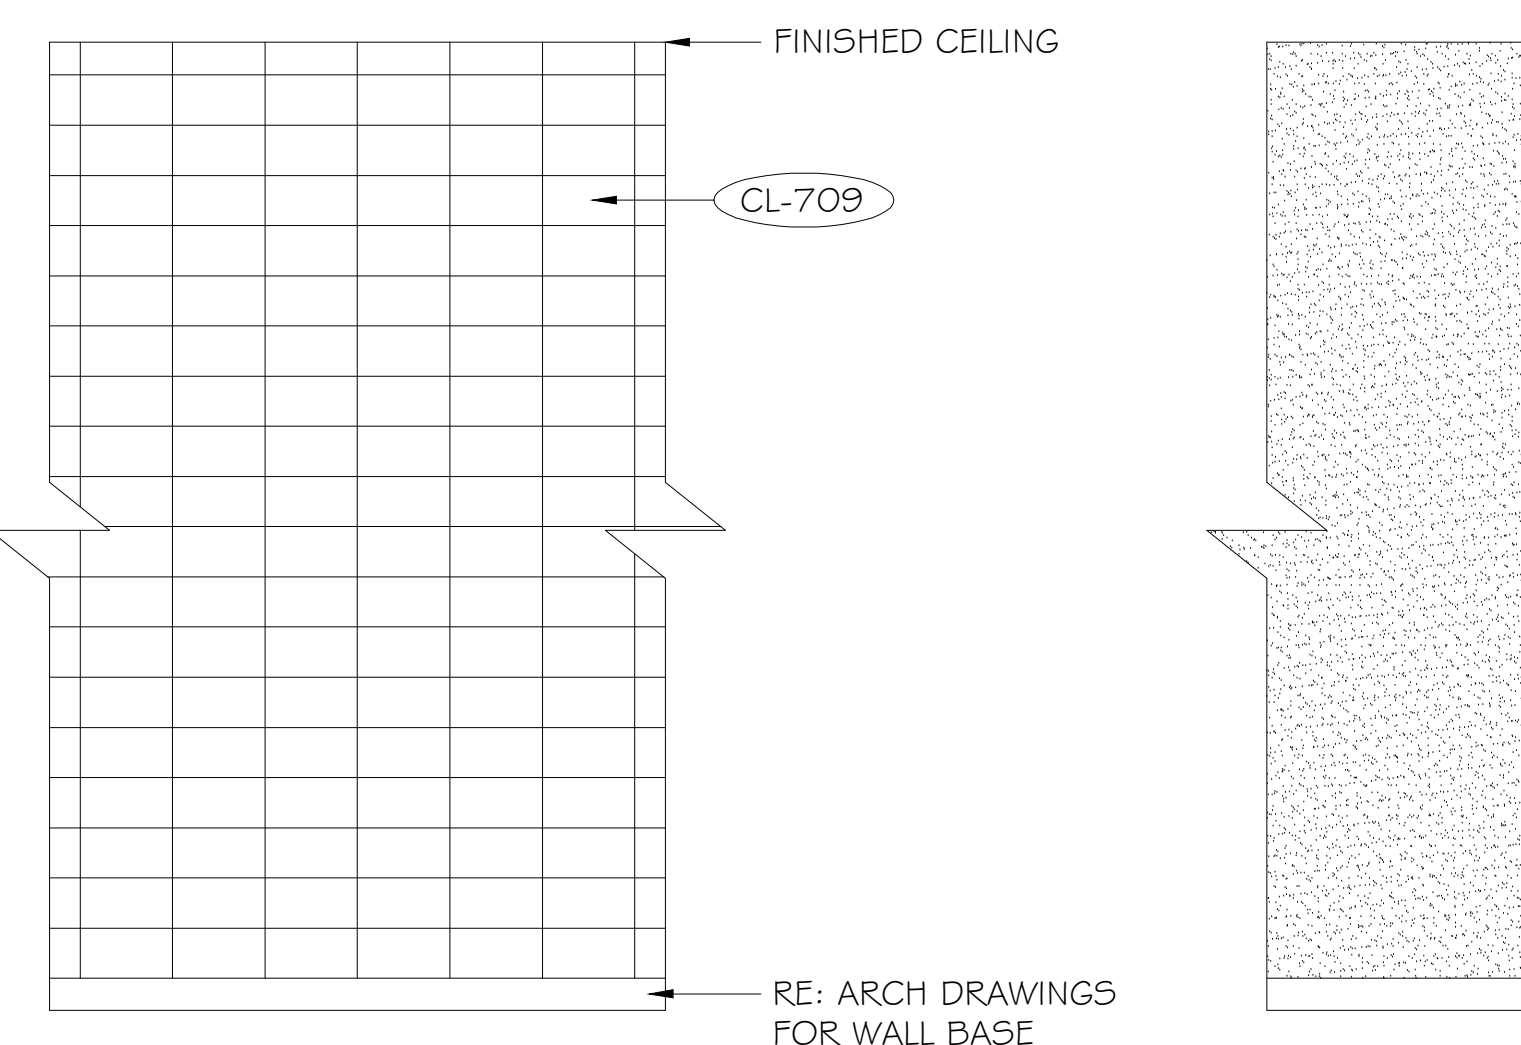

CD2 TYP. PHARMACY WAITING WALL WAINSCOT DETAIL
SCALE: 1/2" = 1'-0"
**NOTE: CONTINUE WALLCOVERING 6" MIN BEYOND FIXTURES (TYP.)

CD1 TYP. WALL WAINSCOT DETAIL
SCALE: 1/2" = 1'-0"
**NOTE: CONTINUE WALLCOVERING 6" MIN BEYOND FIXTURES (TYP.)

CD1.1 TYP. HALF HEIGHT WALL WAINSCOT DETAIL
SCALE: 1/2" = 1'-0"
**NOTE: INCLUDES WALLS UP TO 54"

CL-706 ARTISAN FRP DETAIL AT DELI PREP DEPARTMENT
SCALE: 1/2" = 1'-0"

CL-707 ARTISAN FRP DETAIL AT BAKERY PREP DEPARTMENT
SCALE: 1/2" = 1'-0"

CL-708 ARTISAN FRP DETAIL AT MEAT&SEAFOOD DEPARTMENT
SCALE: 1/2" = 1'-0"

CL-703 ARTISAN FRP DETAIL FOR NON-VISIBLE PREP AREA WALLS
SCALE: 1/2" = 1'-0"