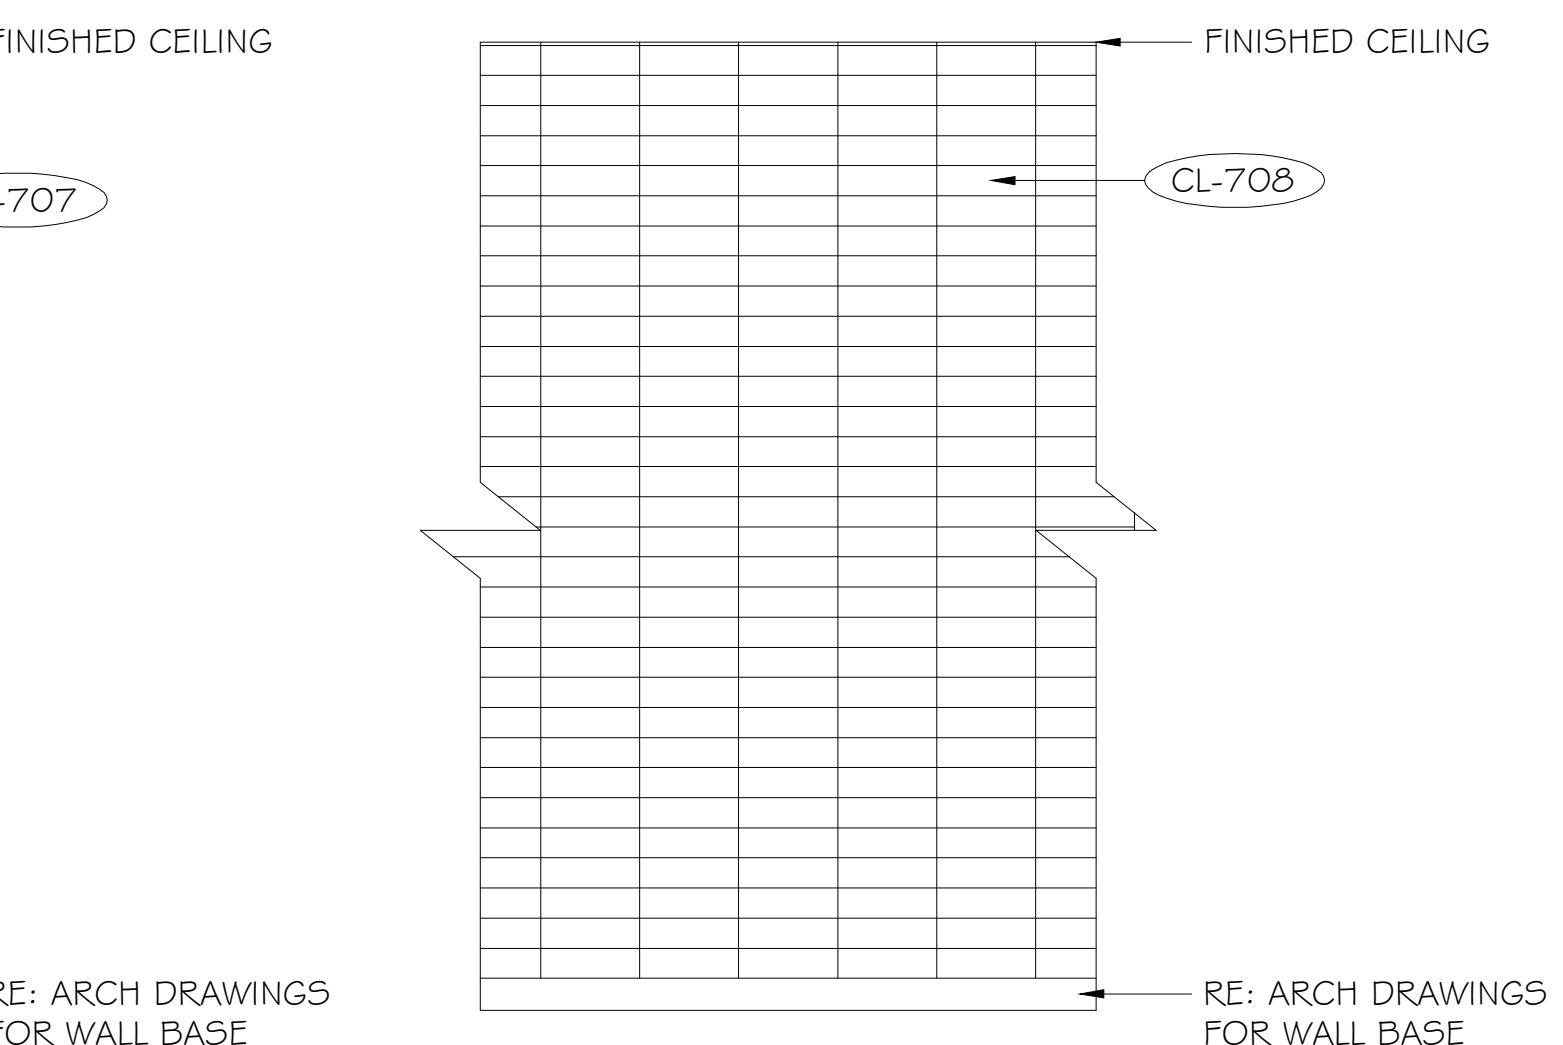

CD2 TYP. PHARMACY WAITING WALL WAINSCOT DETAIL
SCALE: 1/2" = 1'-0"
**NOTE: CONTINUE WALLCOVERING 6" MIN BEYOND FIXTURES (TYP.)

CD1 TYP. WALL WAINSCOT DETAIL
SCALE: 1/2" = 1'-0"
**NOTE: CONTINUE WALLCOVERING 6" MIN BEYOND FIXTURES (TYP.)

CD1.1 TYP. HALF HEIGHT WALL WAINSCOT DETAIL
SCALE: 1/2" = 1'-0"
**NOTE: INCLUDES WALLS UP TO 54"

CL-706 ARTISAN FRP DETAIL AT DELI PREP DEPARTMENT
SCALE: 1/2" = 1'-0"

CL-707 ARTISAN FRP DETAIL AT BAKERY PREP DEPARTMENT
SCALE: 1/2" = 1'-0"

CL-708 ARTISAN FRP DETAIL AT MEAT&SEAFOOD DEPARTMENT
SCALE: 1/2" = 1'-0"

CL-703 ARTISAN FRP DETAIL FOR NON-VISIBLE PREP AREA WALLS
SCALE: 1/2" = 1'-0"