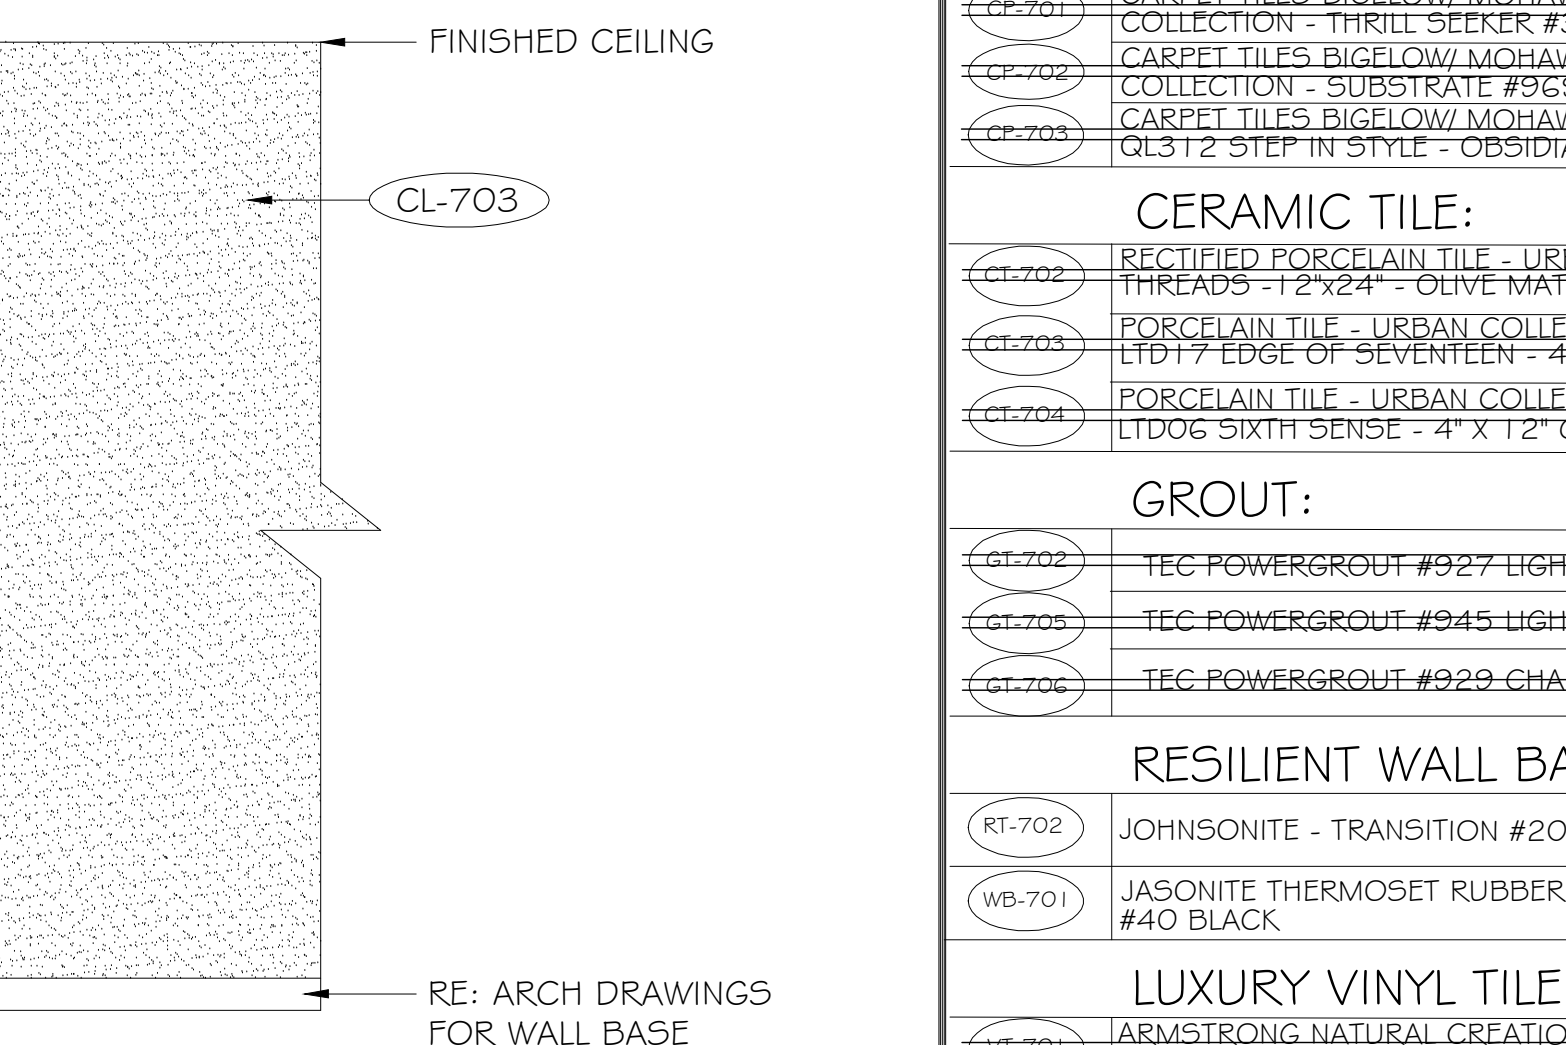

CD2 TYP. PHARMACY WAITING WALL WAINSCOT DETAIL
SCALE: 1/2" = 1'-0"
**NOTE: CONTINUE WALLCOVERING 6" MIN BEYOND FIXTURES (TYP.)

CD1 TYP. WALL WAINSCOT DETAIL
SCALE: 1/2" = 1'-0"
**NOTE: CONTINUE WALLCOVERING 6" MIN BEYOND FIXTURES (TYP.)

CD1.1 TYP. HALF HEIGHT WALL WAINSCOT DETAIL
SCALE: 1/2" = 1'-0"
**NOTE: INCLUDES WALLS UP TO 54"

CL-706 ARTISAN FRP DETAIL AT DELI PREP DEPARTMENT
SCALE: 1/2" = 1'-0"

CL-707 ARTISAN FRP DETAIL AT BAKERY PREP DEPARTMENT
SCALE: 1/2" = 1'-0"

CL-708 ARTISAN FRP DETAIL AT MEAT&SEAFOOD DEPARTMENT
SCALE: 1/2" = 1'-0"

CL-703 ARTISAN FRP DETAIL FOR NON-VISIBLE PREP AREA WALLS
SCALE: 1/2" = 1'-0"