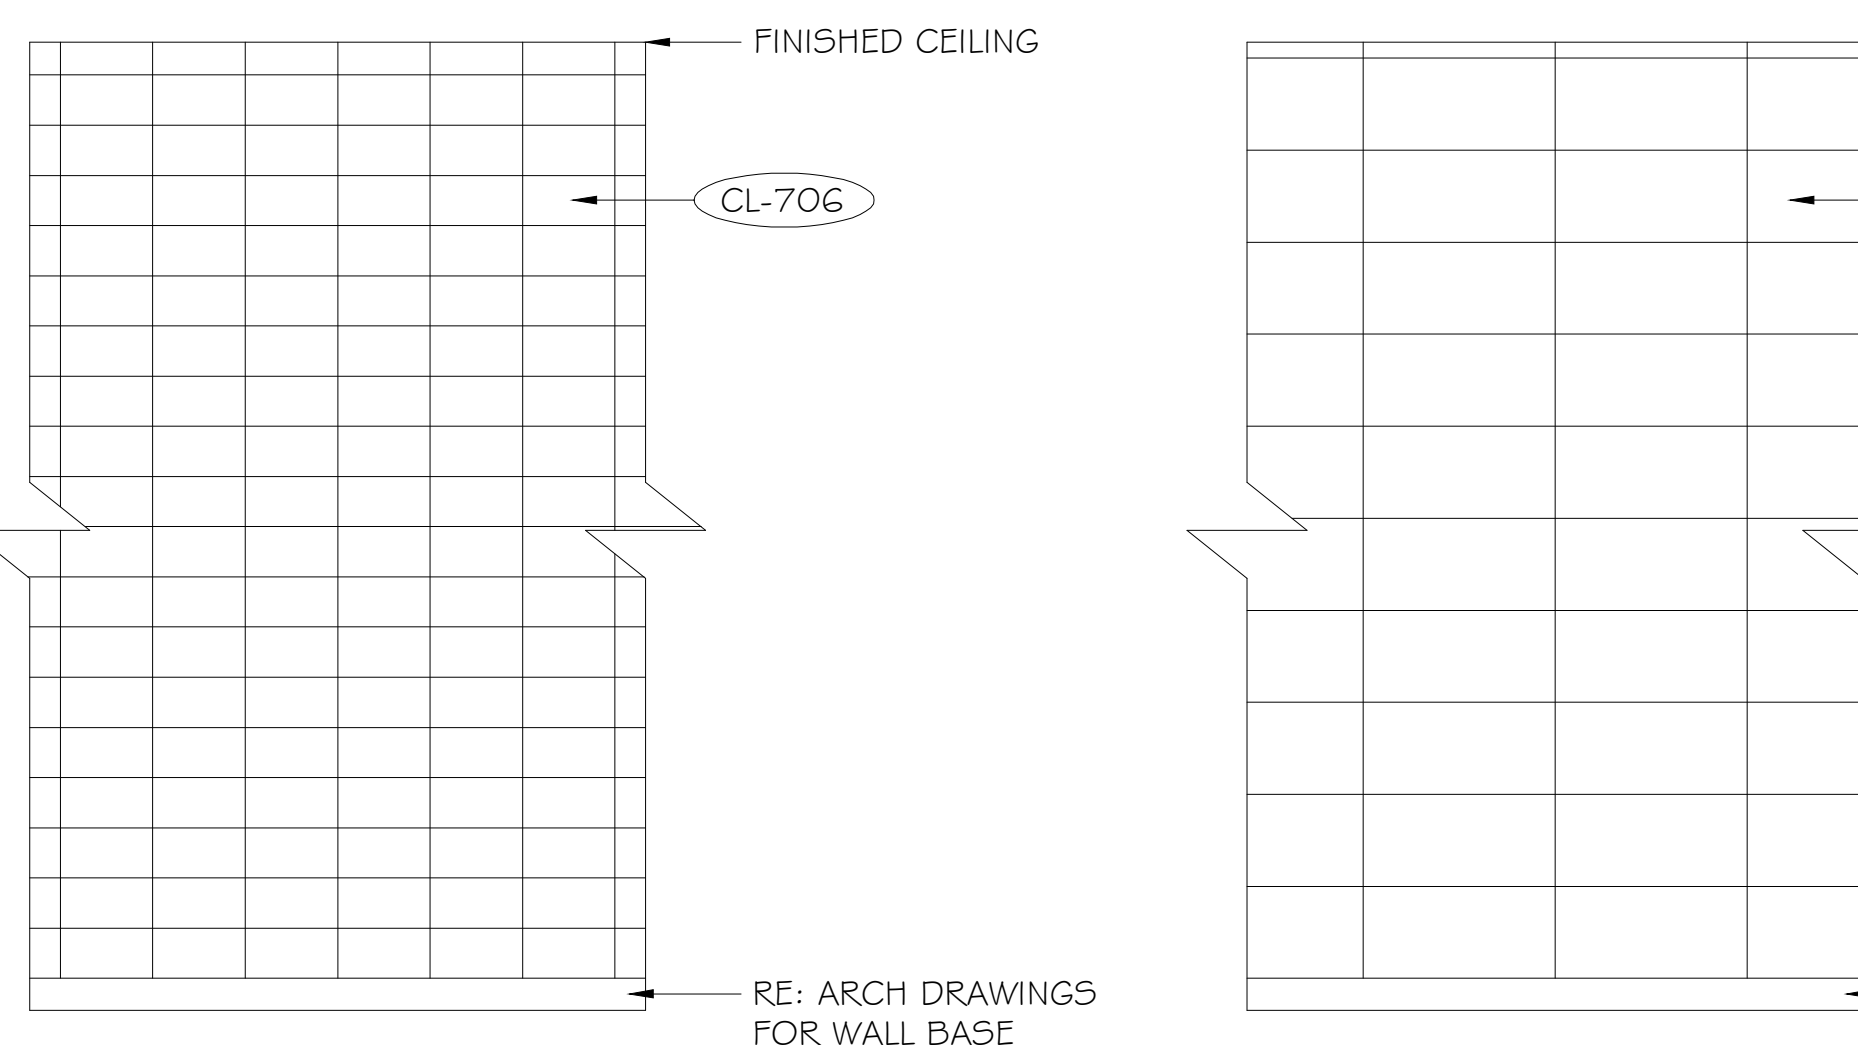

FFD, DELI PREP WALL FINISHES
SCALE: 3/16" = 1'-0"

BAKERY PREP WALL FINISHES
SCALE: 3/16" = 1'-0"

MEAT & SEAFOOD PREP WALL FINISHES
SCALE: 3/16" = 1'-0"

CT-701 TILE DETAIL AT MURRAY'S CHEESE PREP DEPARTMENT
SCALE: 1/2" = 1'-0"
**RE: KROGER SPECIFICATIONS FOR EDGE PROTECTION & GROUT

CD2 TYP. PHARMACY WAITING WALL WAINSCOT DETAIL
SCALE: 1/2" = 1'-0"
**NOTE: CONTINUE WALLCOVERING 6" MIN BEYOND FIXTURES (TYP.)

CD1 TYP. WALL WAINSCOT DETAIL
SCALE: 1/2" = 1'-0"
**NOTE: CONTINUE WALLCOVERING 6" MIN BEYOND FIXTURES (TYP.)

CD1.1 TYP. HALF HEIGHT WALL WAINSCOT DETAIL
SCALE: 1/2" = 1'-0"
**NOTE: INCLUDES WALLS UP TO 54"

CL-706 ARTISAN FRP DETAIL AT DELI PREP DEPARTMENT
SCALE: 1/2" = 1'-0"

CL-707 ARTISAN FRP DETAIL AT BAKERY PREP DEPARTMENT
SCALE: 1/2" = 1'-0"

CL-708 ARTISAN FRP DETAIL AT MEAT&SEAFOOD DEPARTMENT
SCALE: 1/2" = 1'-0"

CL-703 ARTISAN FRP DETAIL FOR NON-VISIBLE PREP AREA WALLS
SCALE: 1/2" = 1'-0"