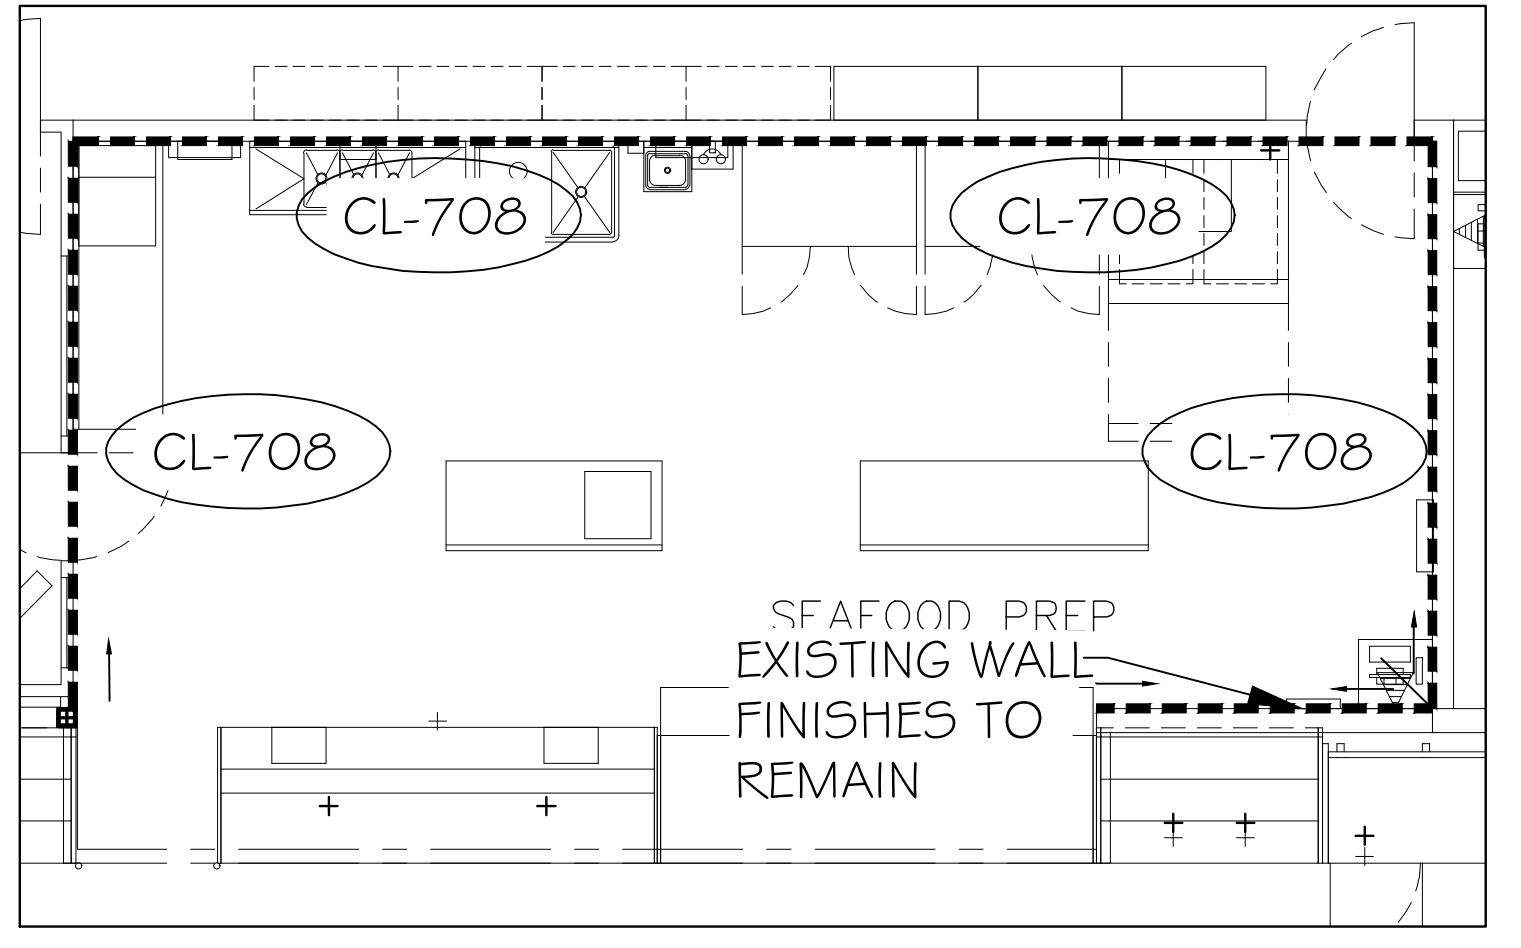

WALL FINISH LEGEND

SYMBOL	DESCRIPTION
---	TILE CT-705, CT-706, CL-707, CL-708, CT-709, CT-714
---	FRP CL-703, CL-706, CL-707, CL-708, CL-709
---	MURRAY'S-CERAMIC-TILE-CT-701
---	ELECTROSTATICALLY PAINTED PANELS
---	GALVANIZED COOLER-PANEL
---	STAINLESS STEEL

FFD, DELI PREP WALL FINISHES
SCALE: 3/16" = 1'-0"

BAKERY PREP WALL FINISHES
SCALE: 3/16" = 1'-0"

MEAT & SEAFOOD PREP WALL FINISHES
SCALE: 3/16" = 1'-0"

CT-701 TILE DETAIL AT MURRAY'S CHEESE PREP DEPARTMENT
SCALE: 1/2" = 1'-0"
**RE: KROGER SPECIFICATIONS FOR EDGE PROTECTION & GROUT

CD2 TYP. PHARMACY WAITING WALL WAINSCOT DETAIL
SCALE: 1/2" = 1'-0"
**NOTE: CONTINUE WALLCOVERING 6" MIN BEYOND FIXTURES (TYP.)

CD1 TYP. WALL WAINSCOT DETAIL
SCALE: 1/2" = 1'-0"
**NOTE: CONTINUE WALLCOVERING 6" MIN BEYOND FIXTURES (TYP.)

CL-708 ARTISAN FRP DETAIL AT MEAT&SEAFOOD DEPARTMENT
SCALE: 1/2" = 1'-0"

CL-703 ARTISAN FRP DETAIL FOR NON-VISIBLE PREP AREA WALLS
SCALE: 1/2" = 1'-0"