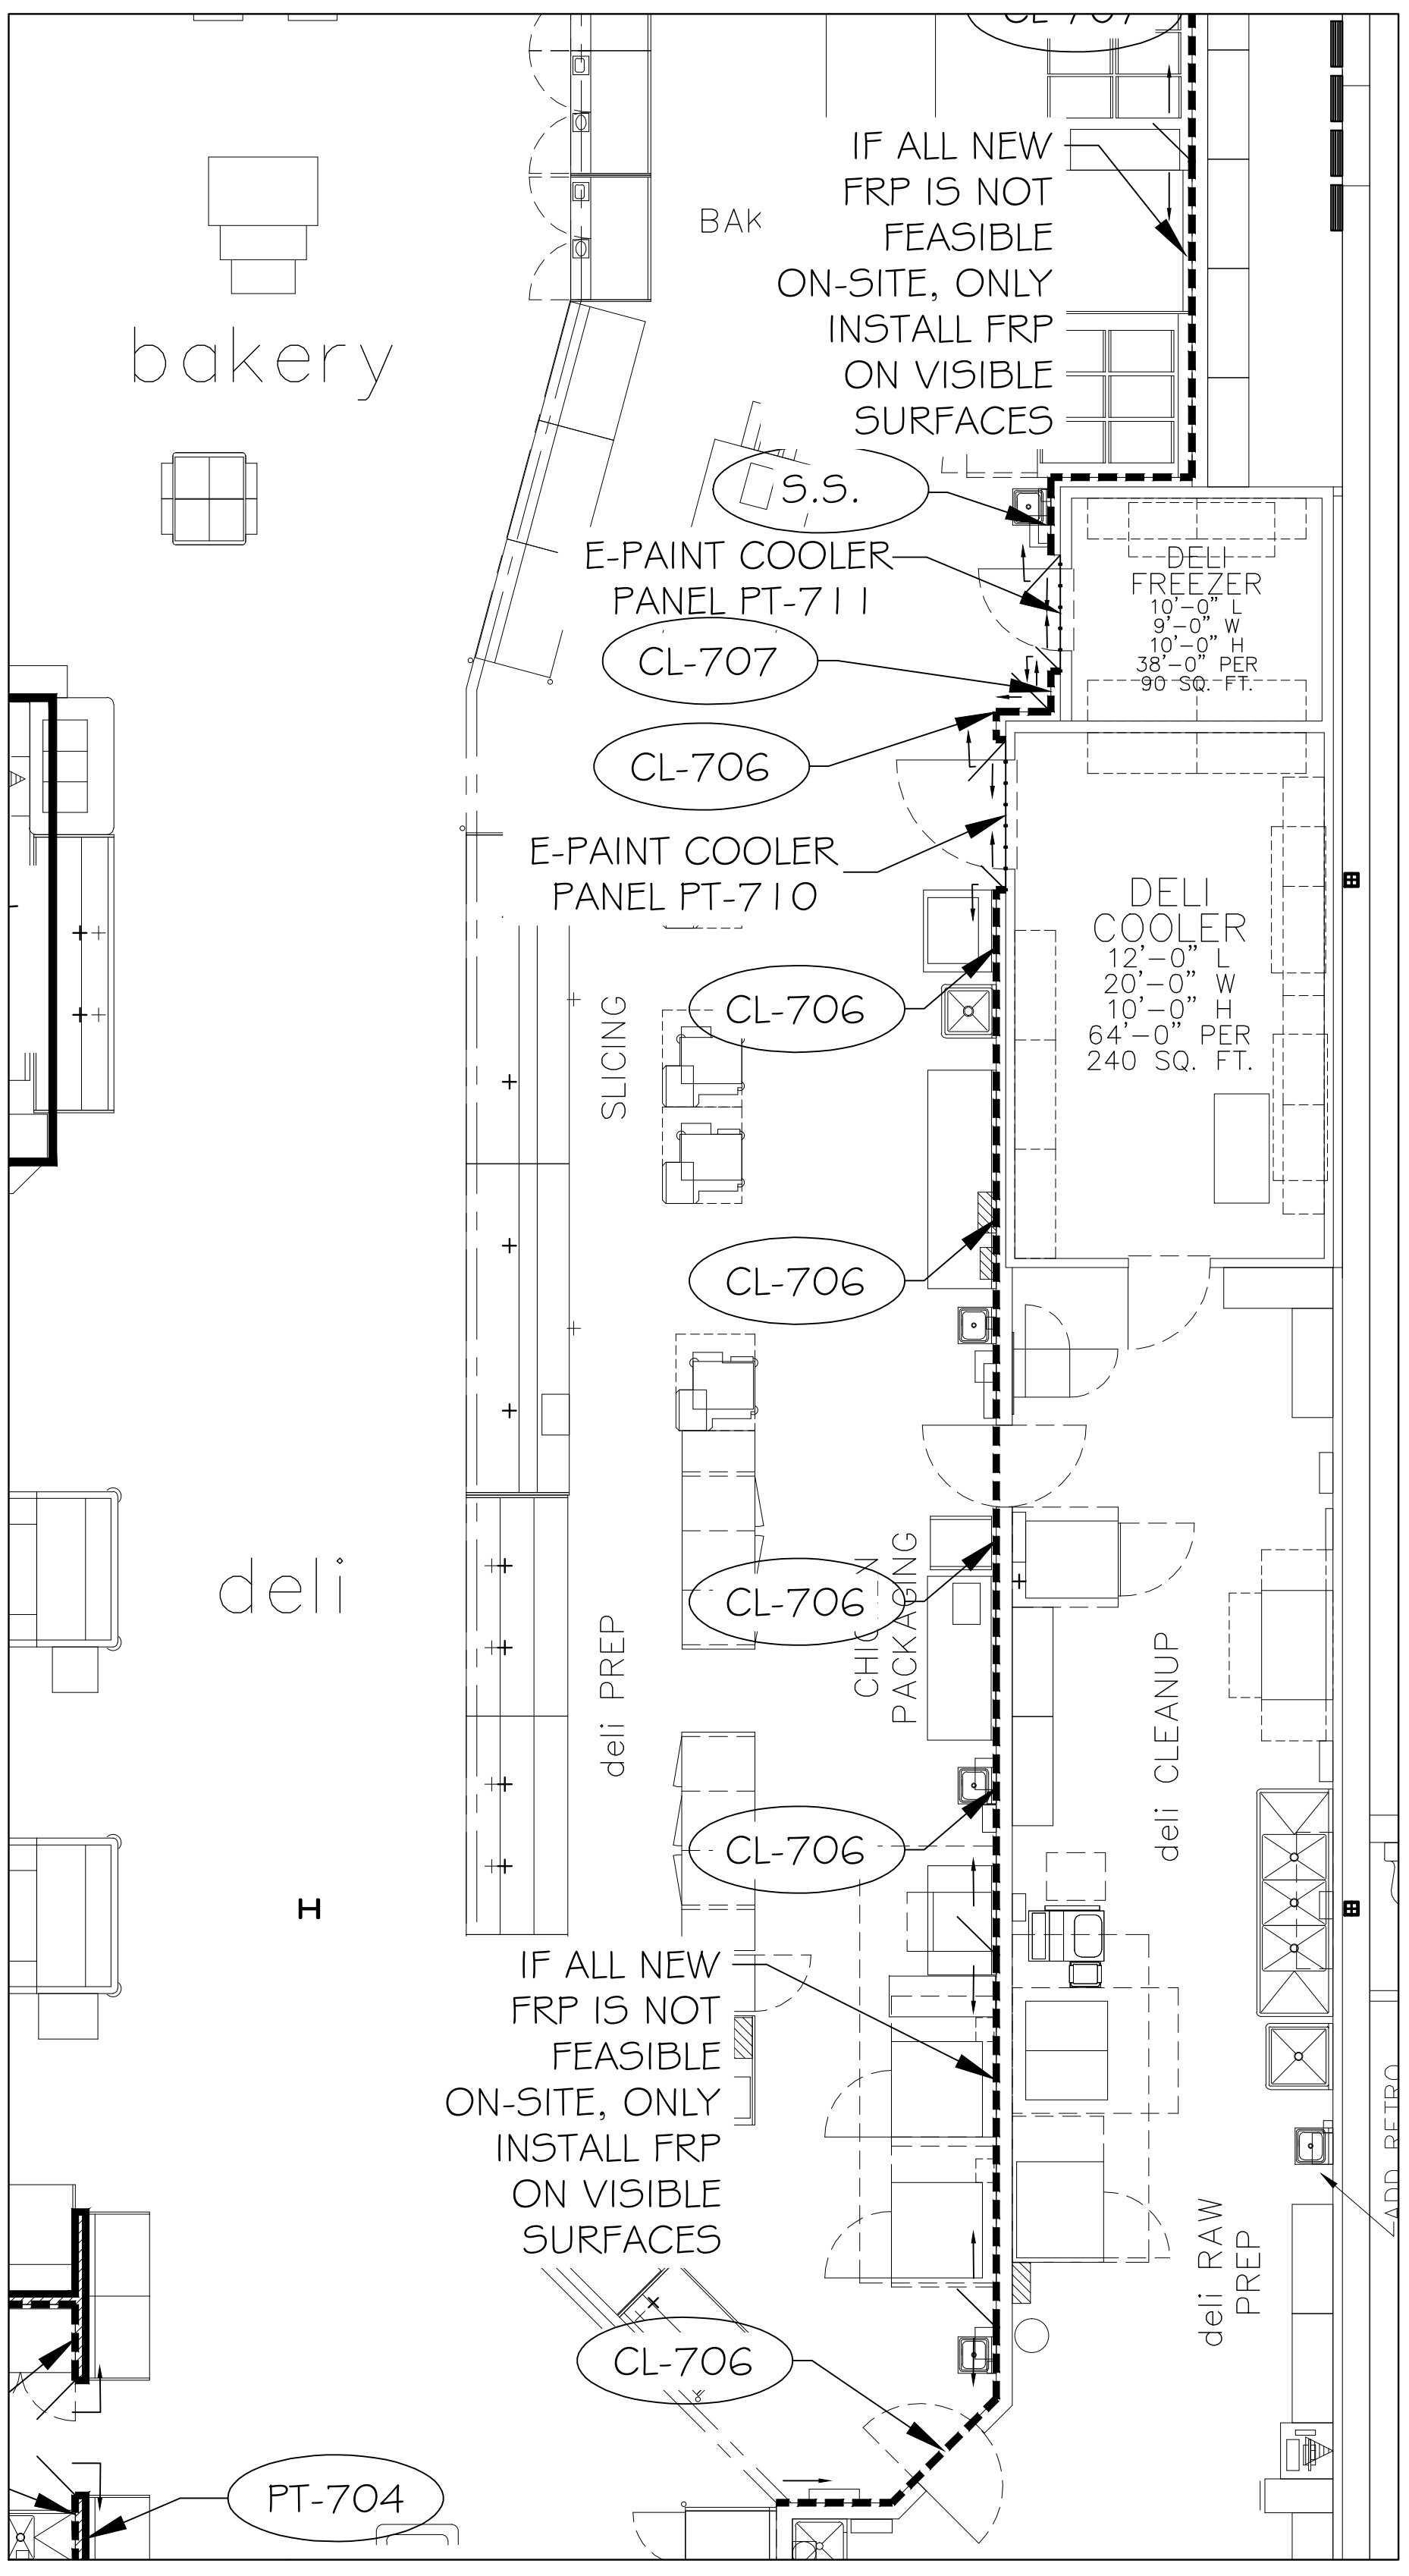

WALL FINISH LEGEND

SYMBOL	DESCRIPTION
---	TILE CT-705, CT-706, CL-707, CL-708, CT-709, CT-714
---	FRP CL-703, CL-706, CL-707, CL-708, CL-709
---	MURRAY'S-CERAMIC-TILE-CT-701
---	ELECTROSTATICALLY PAINTED PANELS
---	GALVANIZED COOLER-PANEL
---	STAINLESS STEEL

FFD, DELI PREP WALL FINISHES
SCALE: 3/16" = 1'-0"