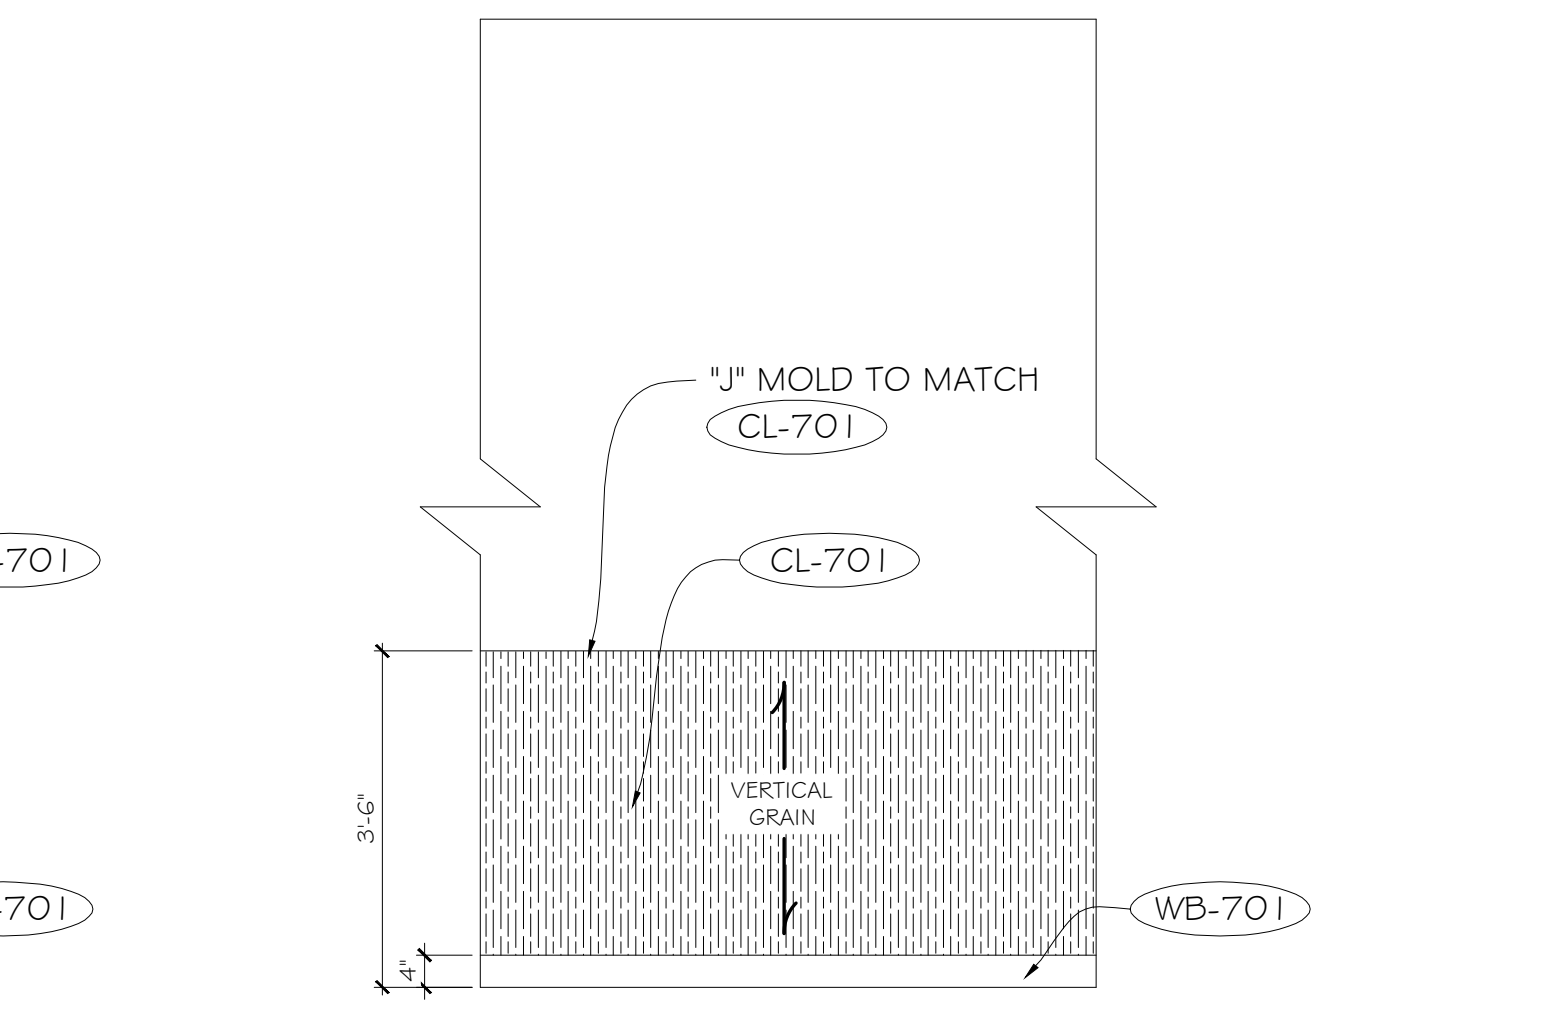

FFD, DELI PREP WALL FINISHES
SCALE: 3/16" = 1'-0"

BAKERY PREP WALL FINISHES
SCALE: 3/16" = 1'-0"

MEAT & SEAFOOD PREP WALL FINISHES
SCALE: 3/16" = 1'-0"

CT-701 TILE DETAIL AT MURRAY'S CHEESE PREP DEPARTMENT
SCALE: 1/2" = 1'-0"
**RE: KROGER SPECIFICATIONS FOR EDGE PROTECTION & GROUT

CD2 TYP. PHARMACY WAITING WALL WAINSCOT DETAIL
SCALE: 1/2" = 1'-0"
**NOTE: CONTINUE WALLCOVERING 6" MIN BEYOND FIXTURES (TYP.)

CD1 TYP. WALL WAINSCOT DETAIL
SCALE: 1/2" = 1'-0"
**NOTE: CONTINUE WALLCOVERING 6" MIN BEYOND FIXTURES (TYP.)

CD1.1 TYP. HALF HEIGHT WALL WAINSCOT DETAIL
SCALE: 1/2" = 1'-0"
**NOTE: INCLUDES WALLS UP TO 54"

CL-706 ARTISAN FRP DETAIL AT DELI PREP DEPARTMENT
SCALE: 1/2" = 1'-0"

CL-707 ARTISAN FRP DETAIL AT BAKERY PREP DEPARTMENT
SCALE: 1/2" = 1'-0"

CL-708 ARTISAN FRP DETAIL AT MEAT&SEAFOOD DEPARTMENT
SCALE: 1/2" = 1'-0"

CL-703 ARTISAN FRP DETAIL FOR NON-VISIBLE PREP AREA WALLS
SCALE: 1/2" = 1'-0"