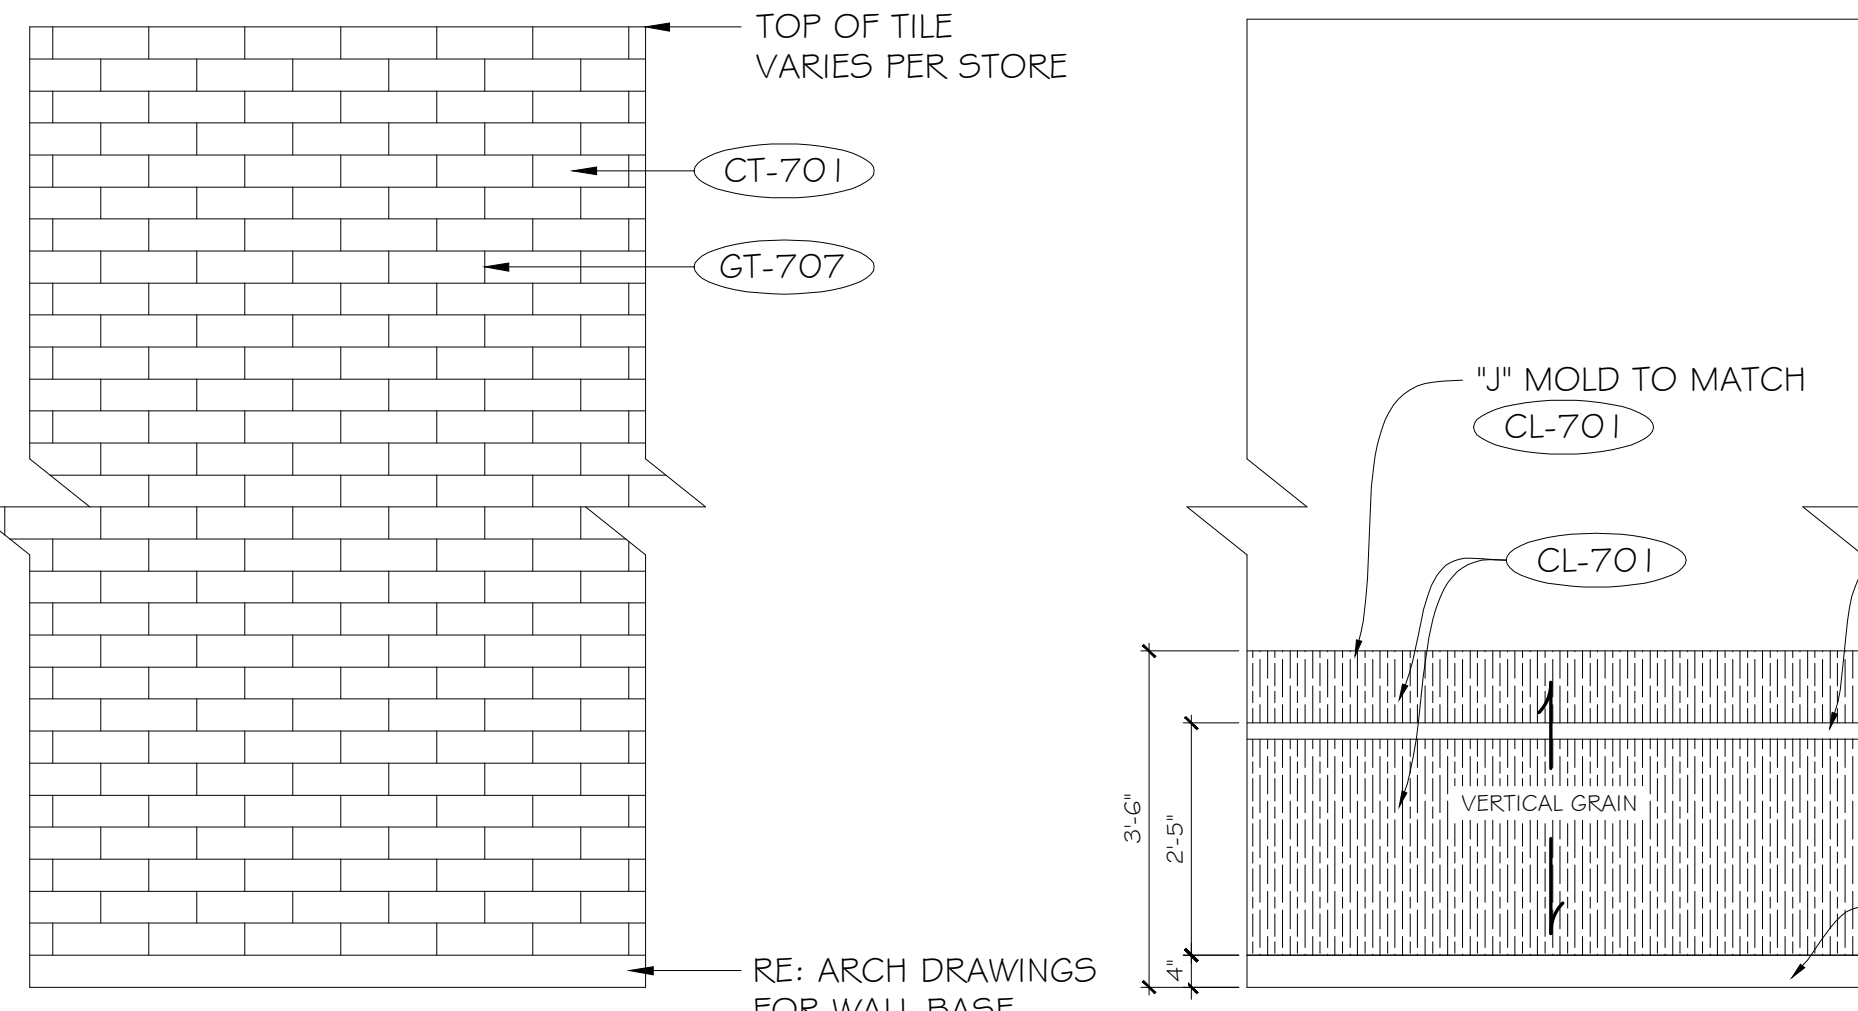

CT-701 TILE DETAIL AT MURRAY'S CHEESE PREP DEPARTMENT
SCALE: 1/2" = 1'-0"
**RE: KROGER SPECIFICATIONS FOR EDGE PROTECTION & GROUT