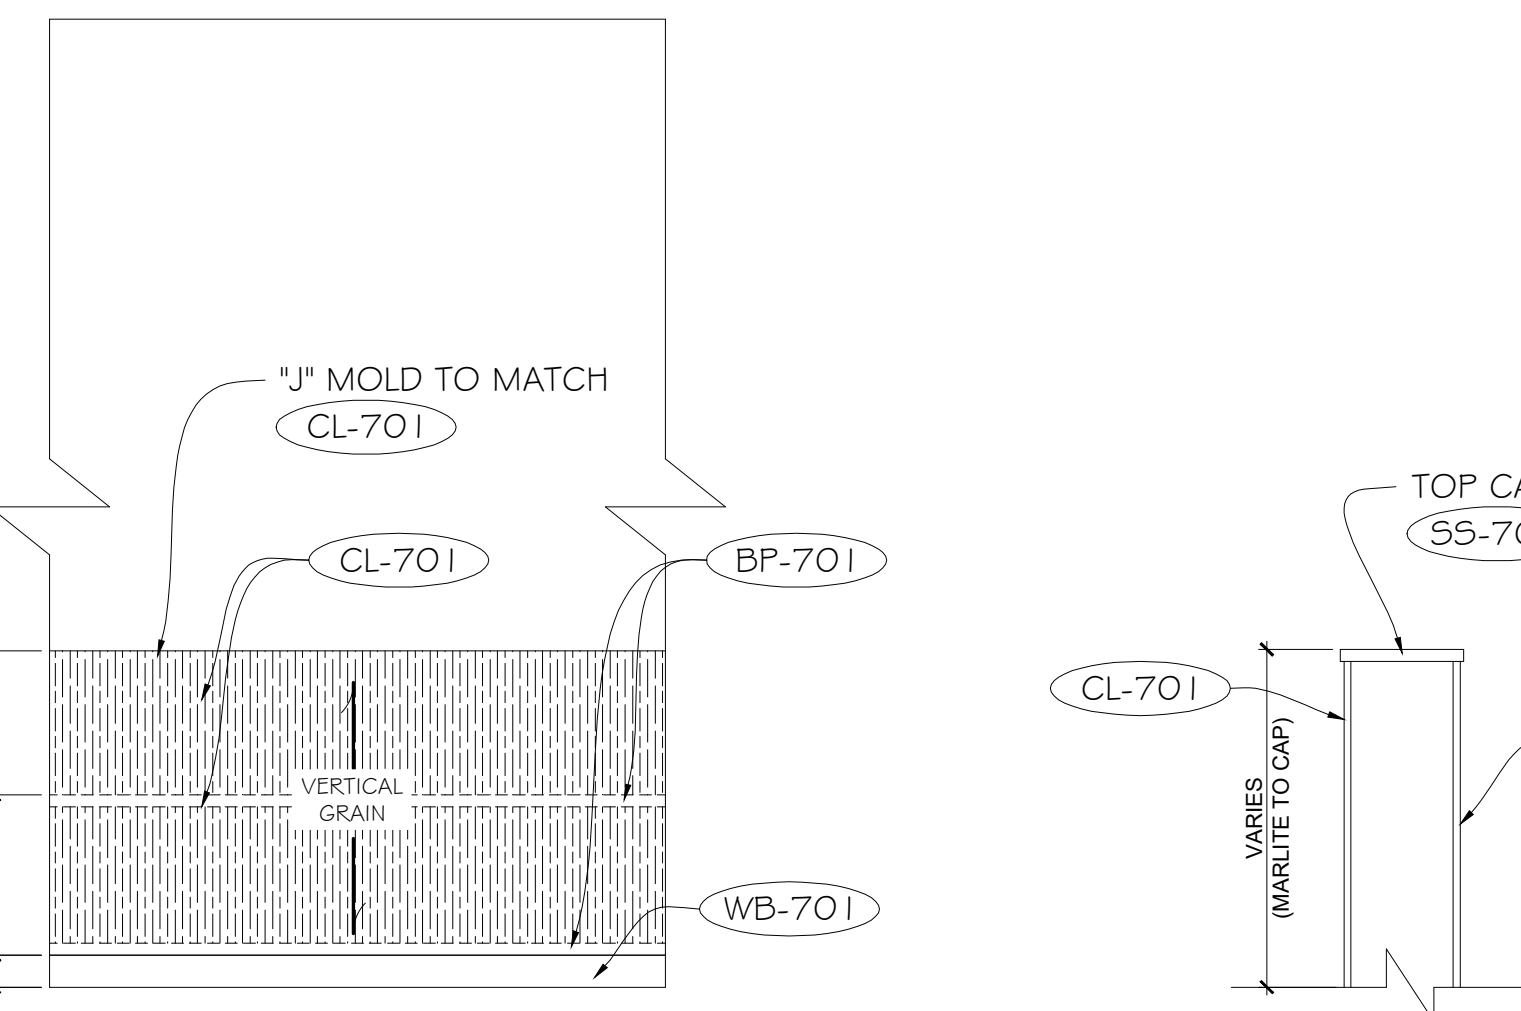

FFD, DELI PREP WALL FINISHES
SCALE: 3/16" = 1'-0"

BAKERY PREP WALL FINISHES
SCALE: 3/16" = 1'-0"

MEAT & SEAFOOD PREP WALL FINISHES
SCALE: 3/16" = 1'-0"

CT-701 TILE DETAIL AT MURRAY'S CHEESE PREP DEPARTMENT
SCALE: 1/2" = 1'-0"
**RE: KROGER SPECIFICATIONS FOR EDGE PROTECTION & GROUT

CD2 TYP. PHARMACY WAITING WALL WAINSCOT DETAIL
SCALE: 1/2" = 1'-0"
**NOTE: CONTINUE WALLCOVERING 6" MIN BEYOND FIXTURES (TYP.)

CD1 TYP. WALL WAINSCOT DETAIL
SCALE: 1/2" = 1'-0"
**NOTE: CONTINUE WALLCOVERING 6" MIN BEYOND FIXTURES (TYP.)

CD1.1 TYP. HALF HEIGHT WALL WAINSCOT DETAIL
SCALE: 1/2" = 1'-0"
**NOTE: INCLUDES WALLS UP TO 54"

CL-706 ARTISAN FRP DETAIL AT DELI PREP DEPARTMENT
SCALE: 1/2" = 1'-0"

CL-707 ARTISAN FRP DETAIL AT BAKERY PREP DEPARTMENT
SCALE: 1/2" = 1'-0"

CL-708 ARTISAN FRP DETAIL AT MEAT&SEAFOOD DEPARTMENT
SCALE: 1/2" = 1'-0"

CL-703 ARTISAN FRP DETAIL FOR NON-VISIBLE PREP AREA WALLS
SCALE: 1/2" = 1'-0"